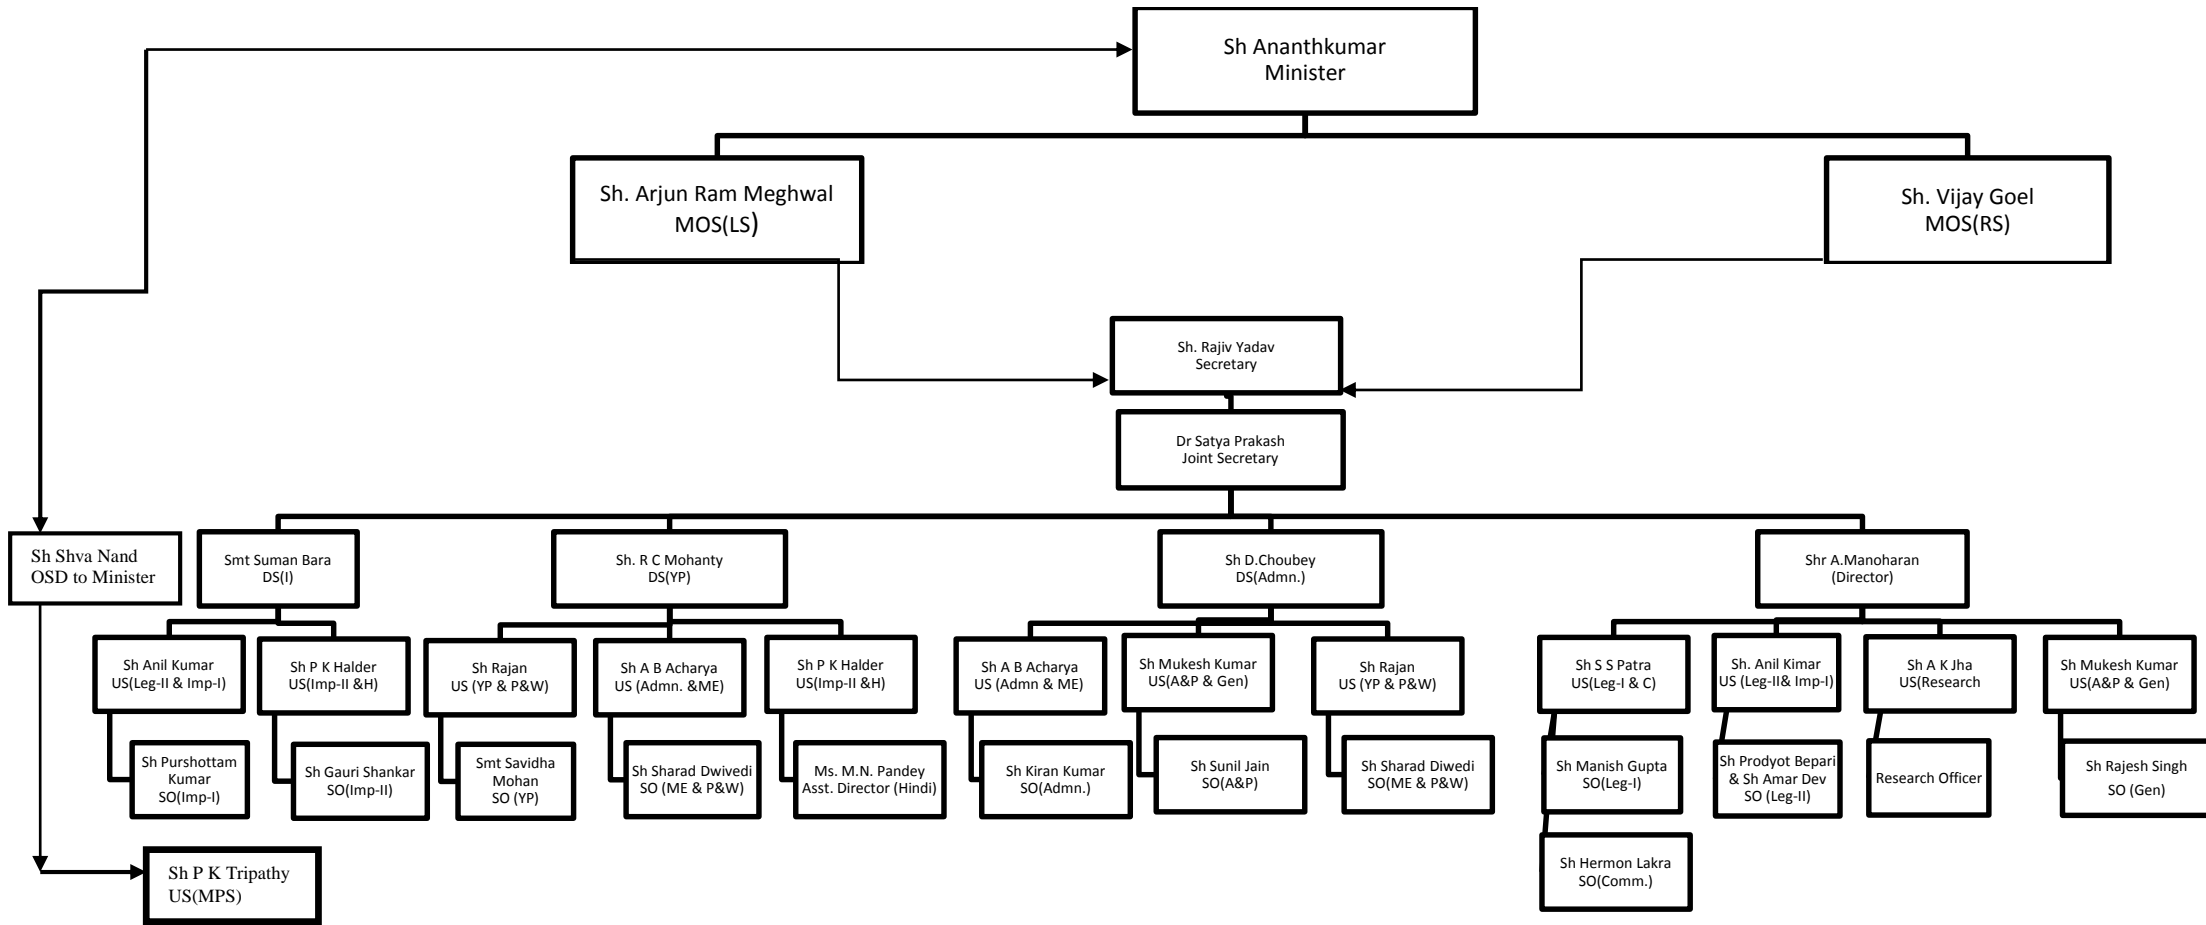

# ORGANISATIONAL CHART OF MINISTRY OF PARLIAMENTARY AFFAIRS

**LEGENDS :**

MPA- Minister of Parliamentary Affairs  
 MOS- Minister of State  
 DS- Deputy Secretary  
 US- Under Secretary  
 SO- Section Officer  
 MPS- Minister's Personal Section

A-Administration  
 L-Legislative  
 YP- Youth Parliament  
 Imp.-Implementation  
 H- Hindi  
 R-Research

G-General  
 C-Committee  
 ME-Members' Emoluments  
 A&P- Accounts & Purchase  
 P&W- Protocol & Welfare  
 RO- Research Officer